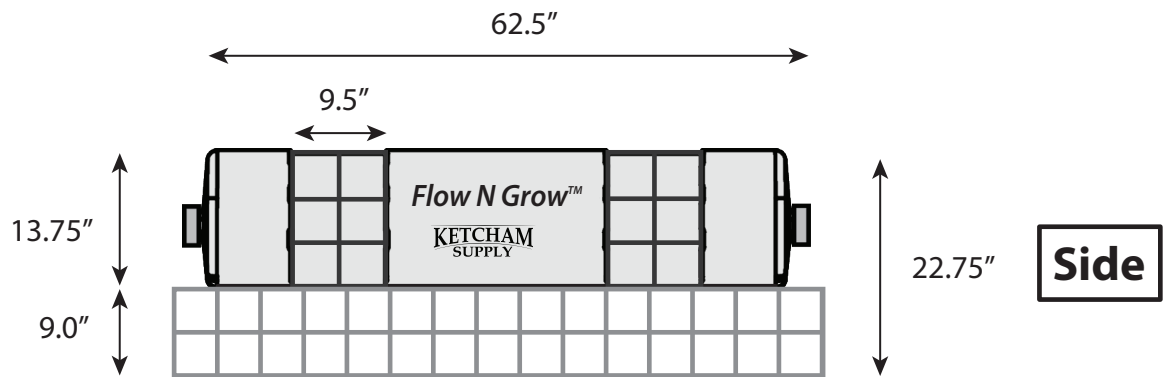

Flow N Grow™

6-Bay Cage Dimensions

Scale = 1:20