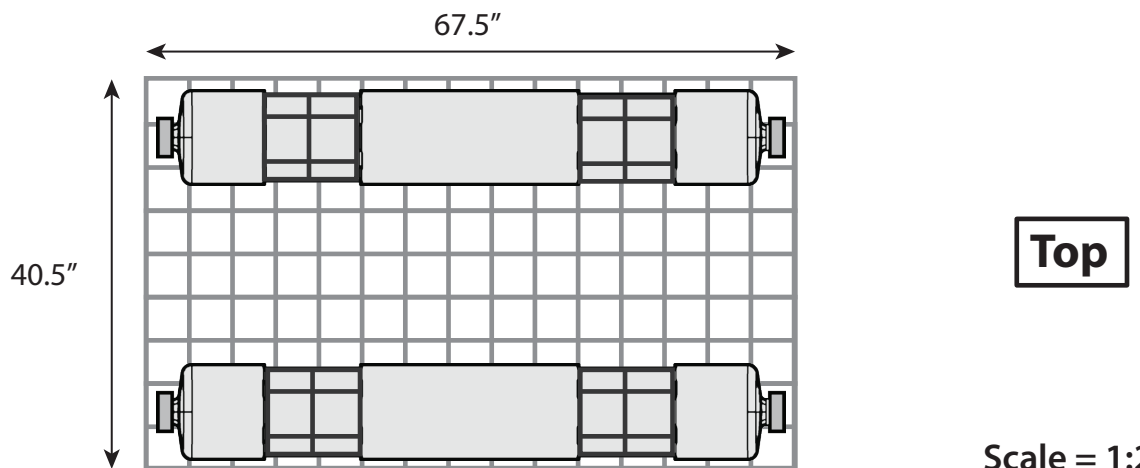

Flow N Grow™

6-Bay Cage Dimensions

Scale = 1:20