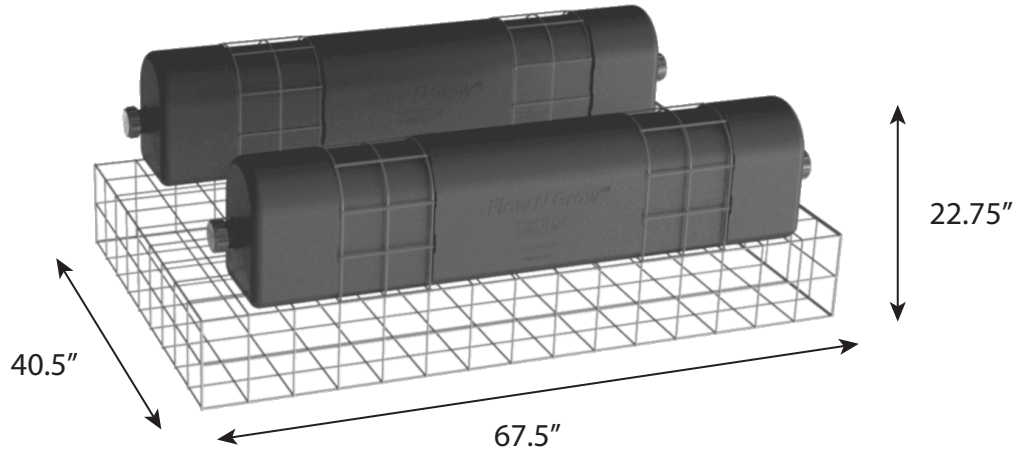

Flow N Grow™

6-Bay Cage Dimensions

Scale = 1:20